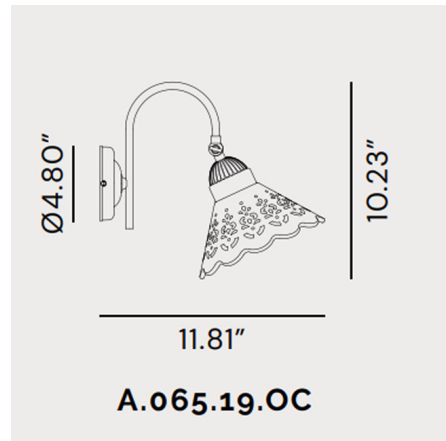

By Il Fanale

Description

The Fiori Di Pizzo III Wall Sconce is a symbol of a modern reinterpretation of classicism. A collection of drilled holes that resembles delicate embroidery graces the Fiori Di Pizzo's precious ceramic shade, while Brass details complement and add sophistication to the design. Once illuminated, a playful spread of light projects into your space. Features a 90 degree adjustable hinge. Includes canopy for US installation. UL listed

Shown in brass / white

Specifications

COLOR White
BODY FINISH Brass
WATTAGE 40W
DIMMER Standard 120V
DIMENSIONS 7.1"W x 10.23"H x 11.81"D
BULB NOT INCLUDED 1 x A19/Medium (E26)/40W/120V Incandescent
OTHER BULB OPTIONS 1 x A19/Medium (E26)/120V LED