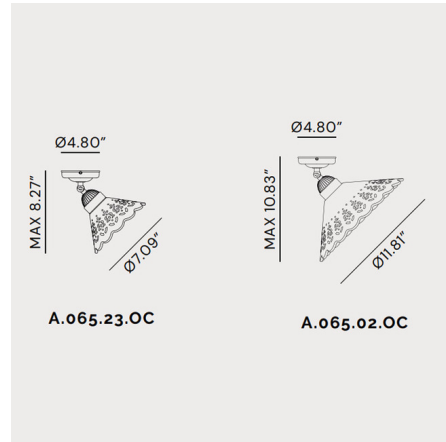

Description

The Fiori Di Pizzo Ceiling Light Fixture is a symbol of a modern reinterpretation of classicism. A collection of drilled holes that resembles delicate embroidery graces the Fiori Di Pizzo's precious ceramic shade, while Brass details complement and add sophistication to the design. Once illuminated, a playful spread of light projects into your space. Available in two sizes. Hinge allows the lamp to be adjusted to various angles. Includes canopy for US installation. UL listed.

Shown in brass / white

Specifications

COLOR	White
BODY FINISH	Brass
WATTAGE	40W
DIMMER	Standard 120V
DIMENSIONS	7.09"W x 8.27"H
BULB NOT INCLUDED	1 x A19/Medium (E26)/40W/120V Incandescent
OTHER BULB OPTIONS	1 x A19/Medium (E26)/120V LED