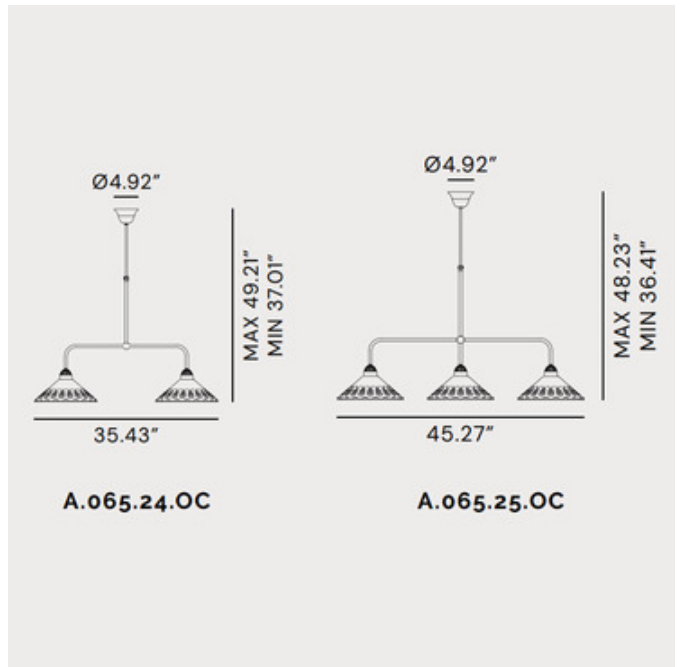

COMPANY

PROJECT

FIXTURE TYPE

APPROVED BY

DATE