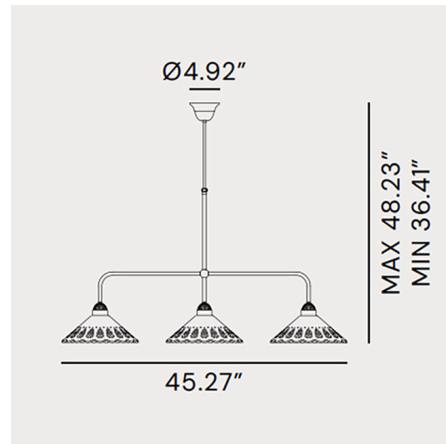

### Specifications

COLOR	White
BODY FINISH	Brass
WATTAGE	120W
DIMMER	Standard 120V
DIMENSIONS	45.27"L x 11.81"W x 11.02"H
BULB NOT INCLUDED	3 x A19/Medium (E26)/40W/120V Incandescent
OTHER BULB OPTIONS	3 x A19/Medium (E26)/120V LED