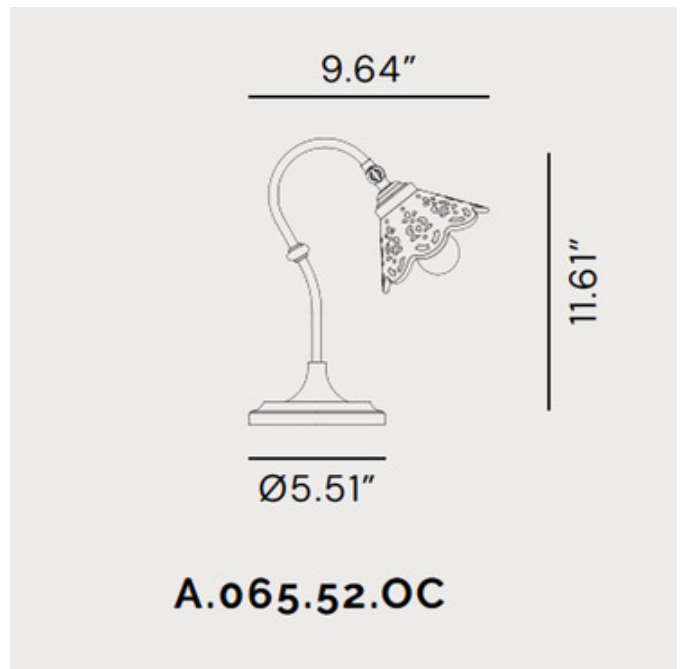

BRAND

Il Fanale

DESCRIPTION

The Fiori Di Pizzo Table Lamp is a symbol of a modern reinterpretation of classicism. A collection of drilled holes that resembles delicate embroidery graces the Fiori Di Pizzo's precious ceramic shade, while Brass details complement and add sophistication to the design. Once illuminated, a playful spread of light projects into your space. Features a 90 degree adjustable hinge. UL listed

Shown in: Brass / White

SHADE COLOR	White
BODY FINISH	Brass
WATTAGE	40W
DIMMER	Not Included
DIMENSIONS	5.51"W x 11.61"H x 9.64"D
BULB NOT INCLUDED	
LAMP	1 x B10/Candelabra (E12)/40W/120V Incandescent 1 x B10/Candelabra (E12)/120V LED

SPEC #

IFA991428

COMPANY

PROJECT

FIXTURE TYPE

APPROVED BY

DATE