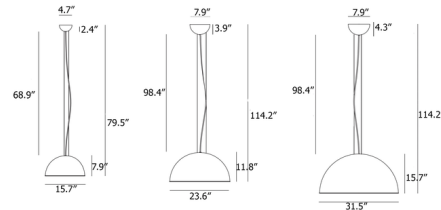

Lightology

lightology.com
866-954-4489
04-17-26

Project: _____
 Company: _____
 Location: _____ Fixture Type: _____
 SPEC #: **IFA991455**
 Approved On: _____ Approved By: _____

Galileo Pendant By Il Fanale

Description

The Galileo Pendant balances an old world look with a contemporary design. A firm graphic line and the perfect half sphere characterize the Galileo, designed as a tribute to the astronomical revolution. The contrast between the outer and interior finishes lend an aesthetic value of great visual effect. Includes canopy for US installation. CE listed.

Shown in iron / gold

Specifications

COLOR	Gold
BODY FINISH	Iron
WATTAGE	15W
DIMMER	Standard 120V
DIMENSIONS	31.5"W x 15.7"H
BULB NOT INCLUDED	1 x A19/Medium (E26)/15W/120V LED
OTHER BULB OPTIONS	1 x A19/Medium (E26)/120V LED