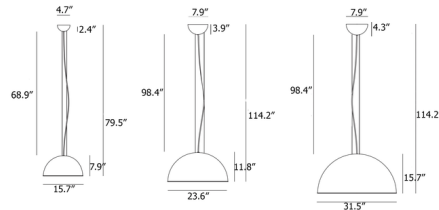

Lightology

lightology.com
866-954-4489
06-04-26

Project: _____

Company: _____

Location: _____ Fixture Type: _____

SPEC #: **IFA991455**

Approved On: _____ Approved By: _____

Galileo Pendant By Il Fanale

Description

The Galileo Pendant balances an old world look with a contemporary design. A firm graphic line and the perfect half sphere characterize the Galileo, designed as a tribute to the astronomical revolution. The contrast between the outer and interior finishes lend an aesthetic value of great visual effect. Includes canopy for US installation. CE listed.

Shown in iron / gold

Specifications

COLOR	Gold
BODY FINISH	Iron
WATTAGE	15W
DIMMER	Standard 120V
DIMENSIONS	31.5"W x 15.7"H
BULB NOT INCLUDED	1 x A19/Medium (E26)/15W/120V LED
OTHER BULB OPTIONS	1 x A19/Medium (E26)/120V LED