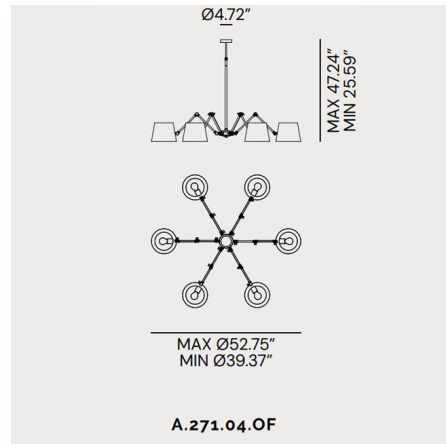

### Specifications

COLOR . . . . . N/A  
BODY FINISH . . . . . Antique Iron  
WATTAGE . . . . . 240W  
DIMMER . . . . . Standard 120V  
DIMENSIONS . . . . . 39.37"W x 25.59"H  
BULB NOT INCLUDED . . . . . 6 x A19/Medium (E26)/40W/120V Incandescent  
OTHER BULB OPTIONS . . . . . 6 x A19/Medium (E26)/120V LED

### Technical Information

PRODUCT DIMENSIONS . . . . . Min / Max Overall Height: 25.59" / 47.24"

CLICK TO VIEW PRODUCT

Notes: