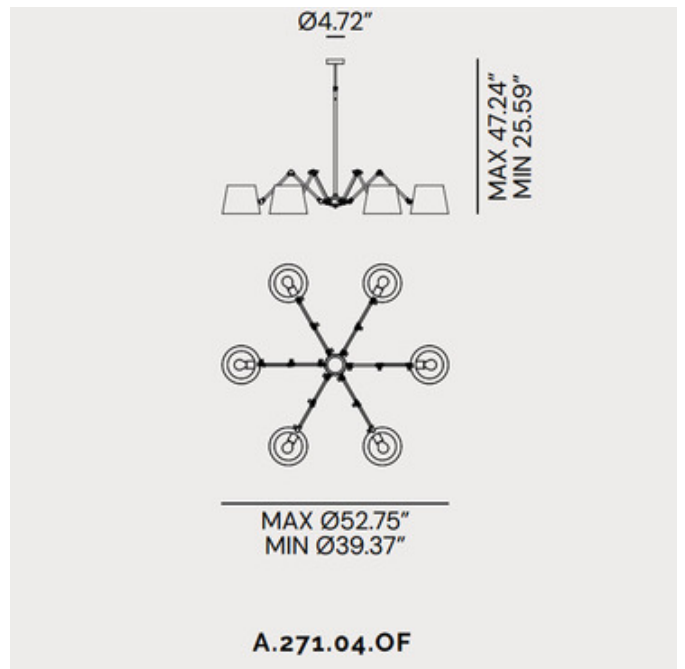

Shown in: Antique Iron

<b>SHADE COLOR</b>	N/A
<b>BODY FINISH</b>	Antique Iron
<b>WATTAGE</b>	240W
<b>DIMMER</b>	Standard 120V
<b>DIMENSIONS</b>	39.37"W x 25.59"H
<b>BULB NOT INCLUDED</b>	
<b>LAMP</b>	6 x A19/Medium (E26)/40W/120V Incandescent 6 x A19/Medium (E26)/120V LED

*Technical Information*

**PRODUCT DIMENSIONS** Min / Max Overall Height: 25.59" / 47.24"

**SPEC #**

IFA991460

COMPANY

PROJECT

FIXTURE TYPE

APPROVED BY