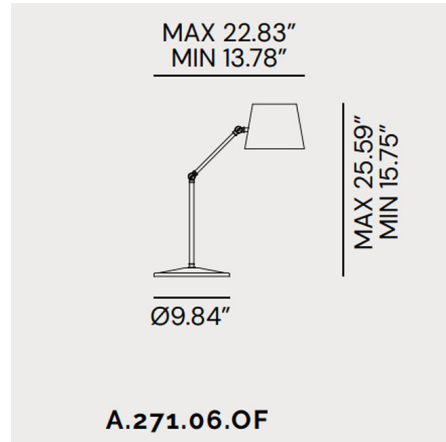

By Il Fanale

Description

The Reporter Table Lamp offers a strong aesthetic impact. Create different perspectives with the Reporter's flexibility that allows the user to direct the emitted light. The mechanical movement of the frame rings true to an industrial aesthetic. Hinge allows the lamp to be adjusted to various angles. UL listed.

Shown in antique iron

Specifications

COLOR	N/A
BODY FINISH	Antique Iron
WATTAGE	40W
DIMMER	Not Included
DIMENSIONS	8.66"W x 15.75"H
BULB NOT INCLUDED	1 x A19/Medium (E26)/40W/120V Incandescent
OTHER BULB OPTIONS	1 x A19/Medium (E26)/120V LED