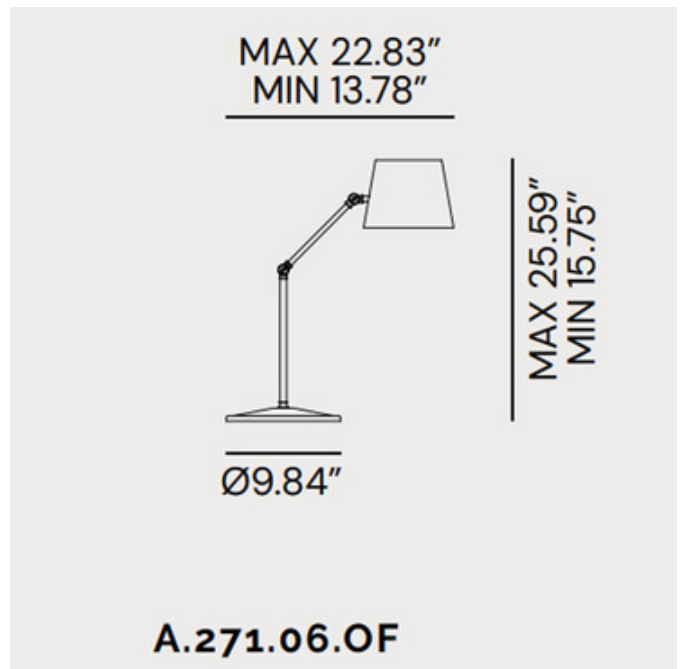

COMPANY

PROJECT

FIXTURE TYPE

APPROVED BY

DATE