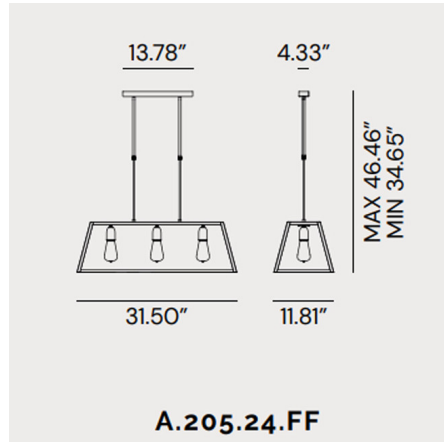

By Il Fanale

Description

The London II Linear Pendant brings an international style that seamlessly blends traditional design with a modern farmhouse appeal. Constructed of Iron and finished with clear panes of Glass, the London instantly adds a soft and charming atmosphere to your interior. Includes canopy for US installation. UL listed.

Shown in iron / clear

Specifications

COLOR	Clear
BODY FINISH	Iron
WATTAGE	120W
DIMMER	Standard 120V
DIMENSIONS	31.5"L x 11.81"W x 9.84"H
BULB NOT INCLUDED	3 x Edison/Medium (E26)/40W/120V Incandescent
OTHER BULB OPTIONS	3 x Edison/Medium (E26)/120V LED