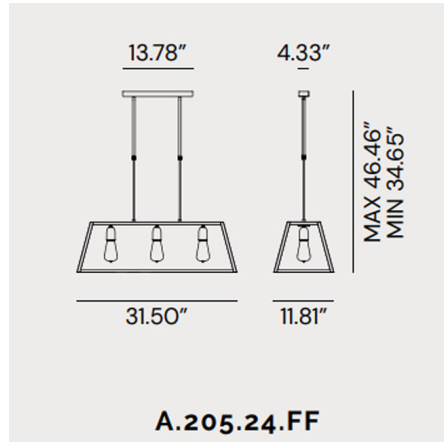

### Description

The London II Linear Pendant brings an international style that seamlessly blends traditional design with a modern farmhouse appeal. Constructed of Iron and finished with clear panes of Glass, the London instantly adds a soft and charming atmosphere to your interior. Includes canopy for US installation. UL listed.

### Specifications

COLOR	Clear
BODY FINISH	Iron
WATTAGE	120W
DIMMER	Standard 120V
DIMENSIONS	31.5"L x 11.81"W x 9.84"H
BULB NOT INCLUDED	3 x Edison/Medium (E26)/40W/120V Incandescent
OTHER BULB OPTIONS	3 x Edison/Medium (E26)/120V LED