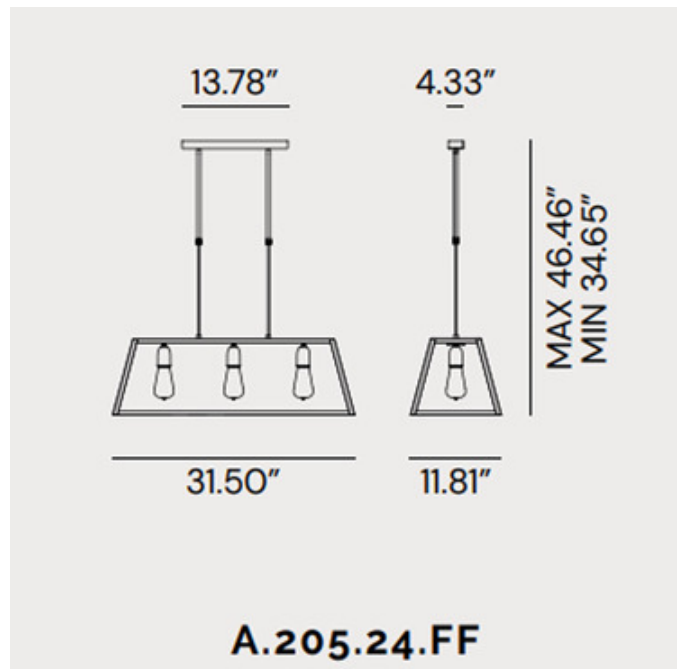

COMPANY

PROJECT

FIXTURE TYPE

APPROVED BY

DATE