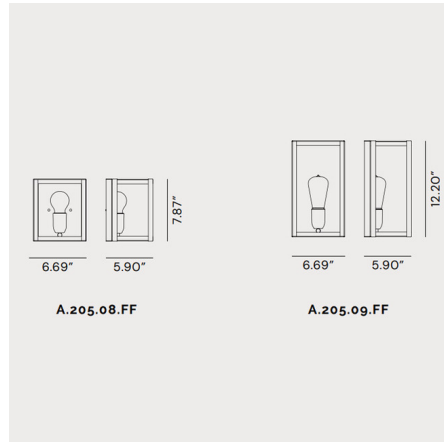

By Il Fanale

Description

The London Wall Sconce brings an international style that seamlessly blends traditional design with a modern farmhouse appeal. Constructed of Iron and finished with clear panes of Glass, the London instantly adds a soft and charming atmosphere to your interior. Available in two sizes. Includes canopy for US installation. UL listed.

Shown in iron / clear

Specifications

COLOR	Clear
BODY FINISH	Iron
WATTAGE	40W
DIMMER	Standard 120V
DIMENSIONS	6.69"W x 7.87"H x 5.9"D
BULB NOT INCLUDED	1 x Edison Tube/Medium (E26)/40W/120V Incandescent
OTHER BULB OPTIONS	1 x Edison Tube/Medium (E26)/120V LED 1 x Edison/Medium (E26)/120V Incandescent 1 x Edison/Medium (E26)/120V LED