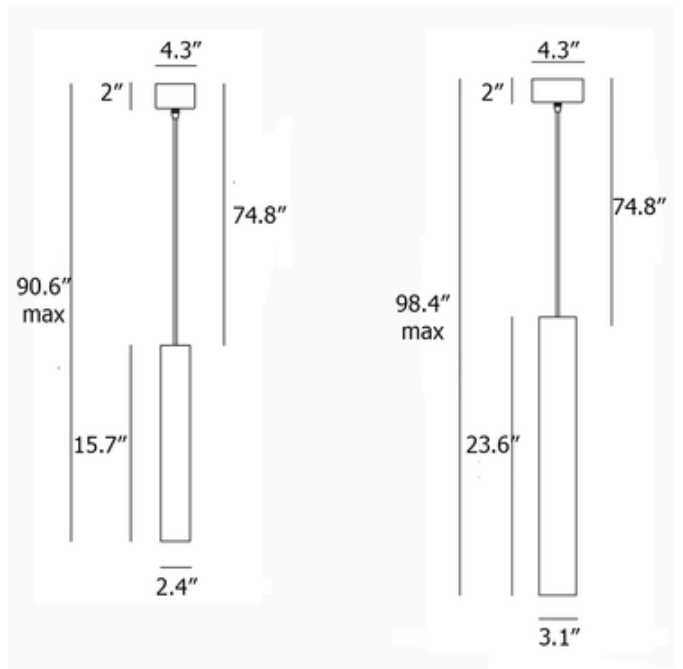

COMPANY

PROJECT

FIXTURE TYPE

APPROVED BY

DATE