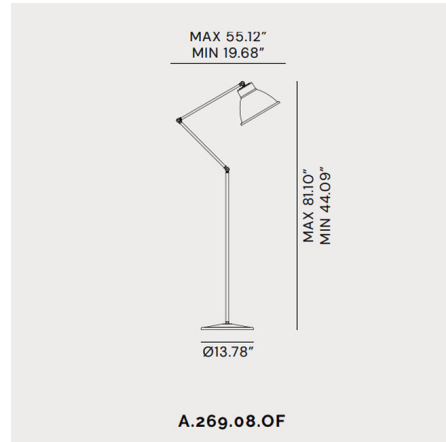

## Loft Joint Floor Lamp By Il Fanale

### Description

The Loft Joint Floor Lamp is characterized by strong materials and refined aesthetic features. Blending contemporary with an industrial edge, the Loft's strong Antique Iron finish adds a textured patina into your home's decor. Hinge allows the lamp to be adjusted to various angles. UL listed.

### Specifications

COLOR	N/A
BODY FINISH	Antique Brass
WATTAGE	40W
DIMMER	Not Included
DIMENSIONS	13.78"W x 81.1"H
BULB NOT INCLUDED	1 x A19/Medium (E26)/40W/120V Incandescent
OTHER BULB OPTIONS	1 x A19/Medium (E26)/120V LED