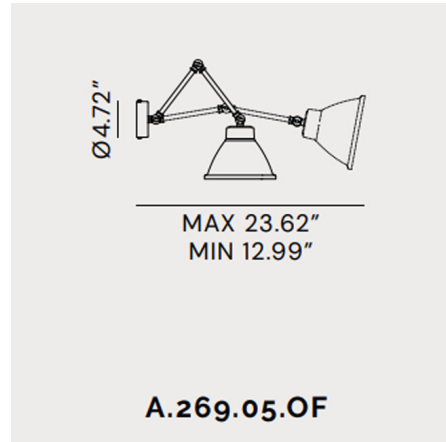

By Il Fanale

Description

The Loft Joint Wall Sconce is characterized by strong materials and refined aesthetic features. Blending contemporary with an industrial edge, the Loft's strong Antique Iron finish adds a textured patina into your home's decor. Hinge allows the lamp to be adjusted to various angles. UL listed.

Shown in antique brass

Specifications

COLOR	N/A
BODY FINISH	Antique Brass
WATTAGE	40W
DIMMER	Standard 120V
DIMENSIONS	8.66"W x 6.3"H x 12.99"D
BULB NOT INCLUDED	1 x A19/Medium (E26)/40W/120V Incandescent
OTHER BULB OPTIONS	1 x A19/Medium (E26)/120V LED