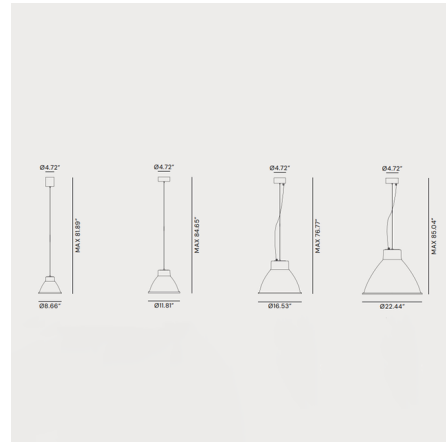

Lightology

lightology.com
866-954-4489
04-15-26

Project: _____

Company: _____

Location: _____ Fixture Type: _____

SPEC #: **IFA991482**

Approved On: _____ Approved By: _____

Loft Pendant By Il Fanale

Description

The Loft Pendant is characterized by strong materials and refined aesthetic features. Blending contemporary with an industrial edge, the Loft's strong Antique Iron finish adds a textured patina into your home's decor. Available in four sizes. Includes canopy for US installation. UL listed.

Shown in antique iron

Specifications

COLOR N/A
BODY FINISH Antique Iron
WATTAGE 40W
DIMMER Standard 120V
DIMENSIONS 8.66"W x 6.3"H
BULB NOT INCLUDED 1 x A19/Medium (E26)/40W/120V Incandescent
OTHER BULB OPTIONS 1 x A19/Medium (E26)/120V LED