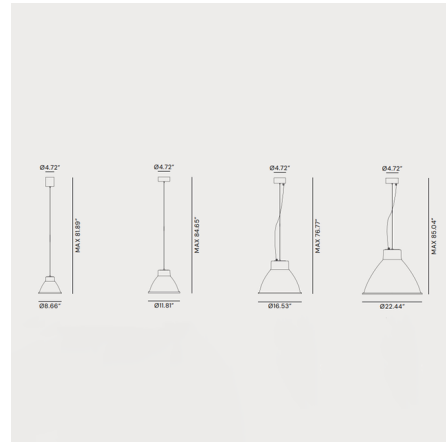

Lightology

lightology.com
866-954-4489
06-04-26

Project: _____

Company: _____

Location: _____ Fixture Type: _____

SPEC #: **IFA991482**

Approved On: _____ Approved By: _____

Loft Pendant By Il Fanale

Description

The Loft Pendant is characterized by strong materials and refined aesthetic features. Blending contemporary with an industrial edge, the Loft's strong Antique Iron finish adds a textured patina into your home's decor. Available in four sizes. Includes canopy for US installation. UL listed.

Shown in antique iron

Specifications

COLOR	N/A
BODY FINISH	Antique Iron
WATTAGE	40W
DIMMER	Standard 120V
DIMENSIONS	8.66\"W x 6.3\"H
BULB NOT INCLUDED	1 x A19/Medium (E26)/40W/120V Incandescent
OTHER BULB OPTIONS	1 x A19/Medium (E26)/120V LED