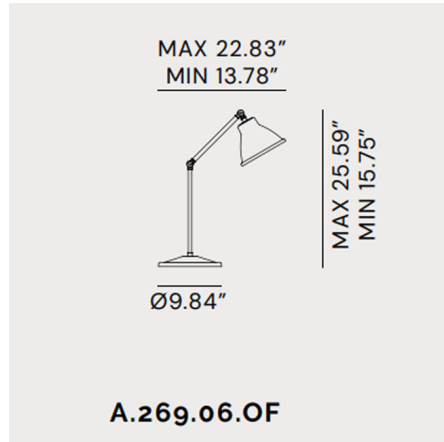

Lightology

lightology.com
866-954-4489
05-16-26

Project: _____

Company: _____

Location: _____ Fixture Type: _____

SPEC #: **IFA991488**

Approved On: _____ Approved By: _____

Loft Table Lamp By Il Fanale

Description

The Loft Table Lamp is characterized by strong materials and refined aesthetic features. Blending contemporary with an industrial edge, the Loft's strong Antique Iron finish adds a textured patina into your home's decor. Hinge allows the lamp to be adjusted to various angles. UL listed.

Shown in antique brass

Specifications

COLOR	N/A
BODY FINISH	Antique Brass
WATTAGE	40W
DIMMER	Not Included
DIMENSIONS	9.84"W x 15.75"H x 13.78"D
BULB NOT INCLUDED	1 x A19/Medium (E26)/40W/120V Incandescent
OTHER BULB OPTIONS	1 x A19/Medium (E26)/120V LED