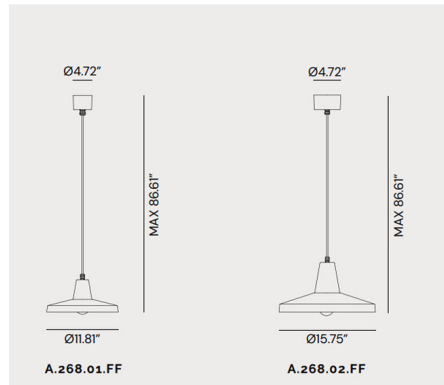

Description

The Officina I Pendant brings great sophistication to your decor through its rough and raw look that's perfect for an industrial loft. Produced in iron, these lamps are a tribute to a minimal and essential style. Finished in a Antique Iron and available in two sizes. Includes canopy for US installation. UL listed.

Shown in iron

Specifications

COLOR	N/A
BODY FINISH	Iron
WATTAGE	40W
DIMMER	Standard 120V
DIMENSIONS	11.81"W x 5.32"H
BULB NOT INCLUDED	1 x A19/Medium (E26)/40W/120V Incandescent
OTHER BULB OPTIONS	1 x A19/Medium (E26)/120V LED 1 x G40/Medium (E26)/120V LED 1 x G40/Medium (E26)/120V LED