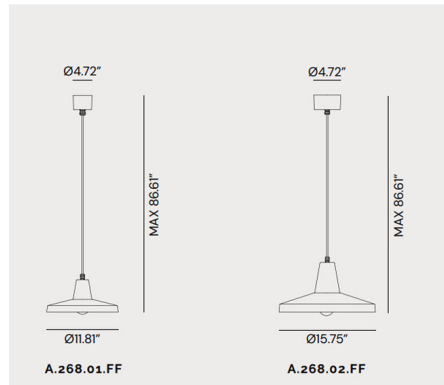

Description

The Officina I Pendant brings great sophistication to your decor through its rough and raw look that's perfect for an industrial loft. Produced in iron, these lamps are a tribute to a minimal and essential style. Finished in a Antique Iron and available in two sizes. Includes canopy for US installation. UL listed.

Shown in iron

Specifications

COLOR	N/A
BODY FINISH	Iron
WATTAGE	40W
DIMMER	Standard 120V
DIMENSIONS	11.81\"W x 5.32\"H
BULB NOT INCLUDED	1 x A19/Medium (E26)/40W/120V Incandescent
OTHER BULB OPTIONS	1 x A19/Medium (E26)/120V LED 1 x G40/Medium (E26)/120V LED 1 x G40/Medium (E26)/120V LED