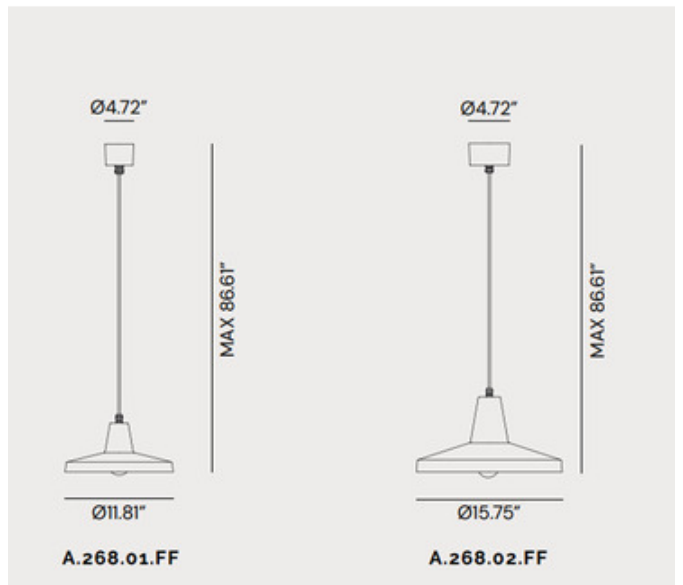

COMPANY

PROJECT

FIXTURE TYPE

APPROVED BY

DATE