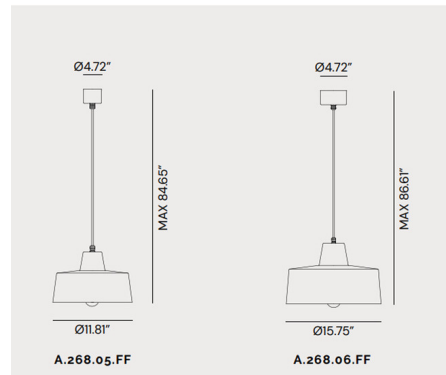

By Il Fanale

Description

The Officina II Pendant brings great sophistication to your decor through its rough and raw look that's perfect for an industrial loft. Produced in iron, these lamps are a tribute to a minimal and essential style. Finished in a Antique Iron and available in two sizes. Includes canopy for US installation. UL listed.

Shown in iron

Specifications

COLOR	N/A
BODY FINISH	Iron
WATTAGE	40W
DIMMER	Standard 120V
DIMENSIONS	11.81"W x 7.48"H
BULB NOT INCLUDED	1 x A19/Medium (E26)/40W/120V Incandescent
OTHER BULB OPTIONS	1 x A19/Medium (E26)/120V LED 1 x G40/Medium (E26)/120V Incandescent 1 x G40/Medium (E26)/120V LED