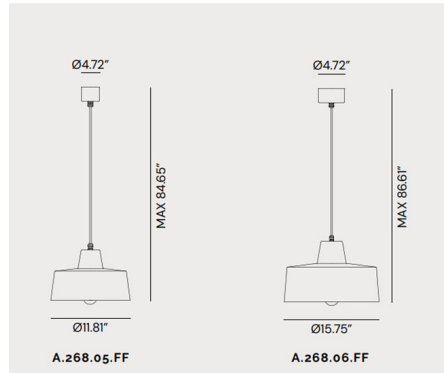

Description

The Officina II Pendant brings great sophistication to your decor through its rough and raw look that's perfect for an industrial loft. Produced in iron, these lamps are a tribute to a minimal and essential style. Finished in a Antique Iron and available in two sizes. Includes canopy for US installation. UL listed.

Shown in iron

Specifications

COLOR	N/A
BODY FINISH	Iron
WATTAGE	40W
DIMMER	Standard 120V
DIMENSIONS	11.81"W x 7.48"H
BULB NOT INCLUDED	1 x A19/Medium (E26)/40W/120V Incandescent
OTHER BULB OPTIONS	1 x A19/Medium (E26)/120V LED 1 x G40/Medium (E26)/120V Incandescent 1 x G40/Medium (E26)/120V LED