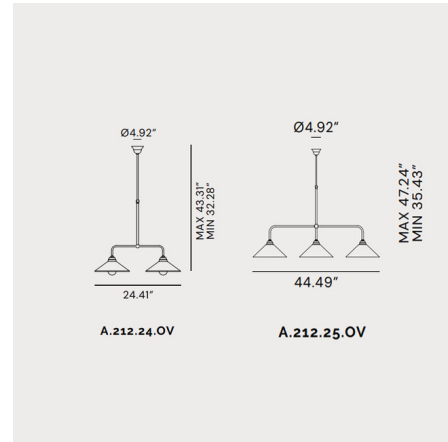

### Specifications

COLOR	N/A
BODY FINISH	Brass
WATTAGE	80W
DIMMER	Standard 120V
DIMENSIONS	24.41"L x 9.84"W x 7.48"H
BULB NOT INCLUDED	2 x G25/Medium (E26)/40W/120V Incandescent
OTHER BULB OPTIONS	2 x G25/Medium (E26)/120V LED