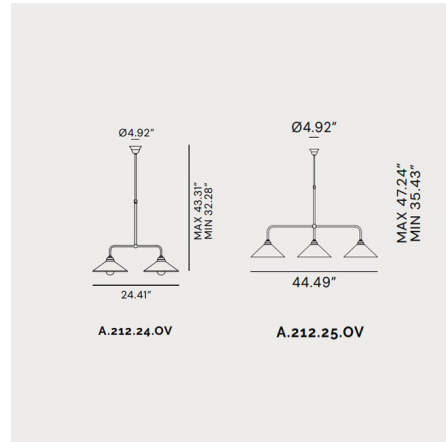

Description

The Tabia Linear Chandelier boasts a design that's typical of the Italian tradition. Made of Glass and frames in Antique Brass, the Tabia is the highest expression of new classic style. Expert craftsmanship marks the careful research of simplicity and stylistic minimalism revisiting through modern materials. Available in two sizes. Includes canopy for US installation. UL listed.

Shown in brass

Specifications

COLOR	N/A
BODY FINISH	Brass
WATTAGE	80W
DIMMER	Standard 120V
DIMENSIONS	24.41"L x 9.84"W x 7.48"H
BULB NOT INCLUDED	2 x G25/Medium (E26)/40W/120V Incandescent
OTHER BULB OPTIONS	2 x G25/Medium (E26)/120V LED