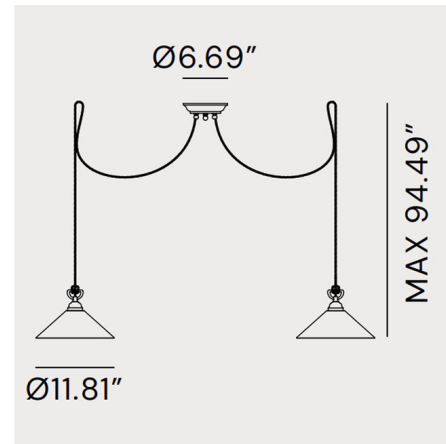

Lightology

lightology.com
866-954-4489
05-20-26

Project: _____

Company: _____

Location: _____ Fixture Type: _____

SPEC #: **IFA991575**

Approved On: _____ Approved By: _____

Tabia Double Pendant By Il Fanale

Description

The Tabia Double Pendant boasts a design that's typical of the Italian tradition. Made of Glass and frames in Antique Brass, the Tabia is the highest expression of new classic style. Expert craftsmanship marks the careful research of simplicity and stylistic minimalism revisiting through modern materials. Includes canopy for US installation and clips for cords. UL listed.

Shown in brass / opal

Specifications

COLOR	Opal
BODY FINISH	Brass
WATTAGE	80W
DIMMER	Standard 120V
DIMENSIONS	11.81"W x 7.28"H
BULB NOT INCLUDED	2 x A19/Medium (E26)/40W/120V Incandescent
OTHER BULB OPTIONS	2 x A19/Medium (E26)/120V LED 2 x G40/Medium (E26)/120V Incandescent 2 x G40/Medium (E26)/120V LED