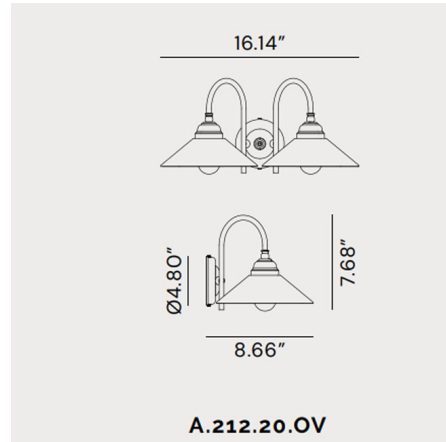

By Il Fanale

Description

The Tabia Double Wall Sconce boasts a design that's typical of the Italian tradition. Made of Glass and frames in Antique Brass, the Tabia is the highest expression of new classic style. Expert craftsmanship marks the careful research of simplicity and stylistic minimalism revisiting through modern materials. Includes canopy for US installation. UL listed.

Shown in brass

Specifications

COLOR	N/A
BODY FINISH	Brass
WATTAGE	80W
DIMMER	Standard 120V
DIMENSIONS	16.14"W x 7.68"H x 8.66"D
BULB NOT INCLUDED	2 x G16.5/Candelabra (E12)/40W/120V Incandescent
OTHER BULB OPTIONS	2 x G16.5/Candelabra (E12)/120V LED