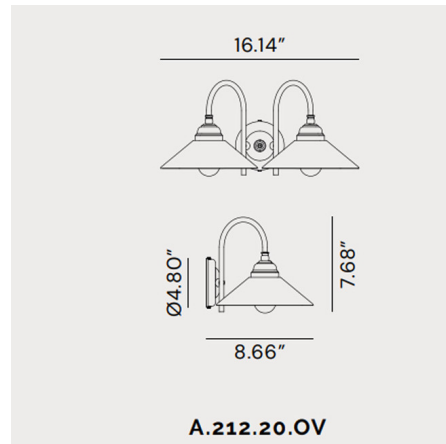

By Il Fanale

Description

The Tabia Double Wall Sconce boasts a design that's typical of the Italian tradition. Made of Glass and frames in Antique Brass, the Tabia is the highest expression of new classic style. Expert craftsmanship marks the careful research of simplicity and stylistic minimalism revisiting through modern materials. Includes canopy for US installation. UL listed.

Shown in brass

Specifications

COLOR	N/A
BODY FINISH	Brass
WATTAGE	80W
DIMMER	Standard 120V
DIMENSIONS	16.14"W x 7.68"H x 8.66"D
BULB NOT INCLUDED	2 x G16.5/Candelabra (E12)/40W/120V Incandescent
OTHER BULB OPTIONS	2 x G16.5/Candelabra (E12)/120V LED