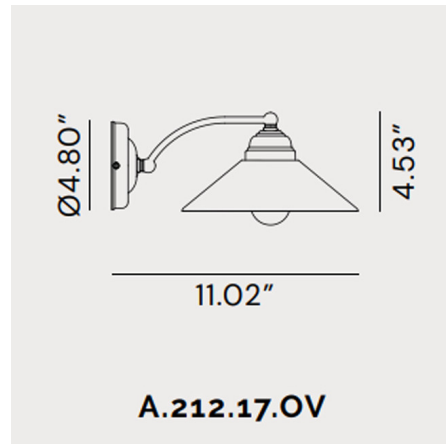

Shown in brass

Specifications

COLOR N/A
BODY FINISH Brass
WATTAGE 40W
DIMMER Standard 120V
DIMENSIONS 7.87"W x 4.53"H x 11.02"D
BULB NOT INCLUDED 1 x G16.5/Candelabra (E12)/40W/120V Incandescent
OTHER BULB OPTIONS 1 x G16.5/Candelabra (E12)/120V LED