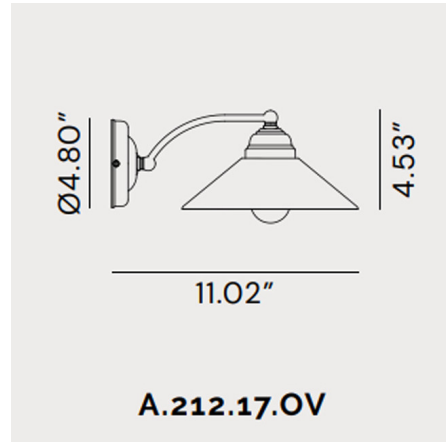

Shown in brass

Specifications

COLOR	N/A
BODY FINISH	Brass
WATTAGE	40W
DIMMER	Standard 120V
DIMENSIONS	7.87"W x 4.53"H x 11.02"D
BULB NOT INCLUDED	1 x G16.5/Candelabra (E12)/40W/120V Incandescent
OTHER BULB OPTIONS	1 x G16.5/Candelabra (E12)/120V LED