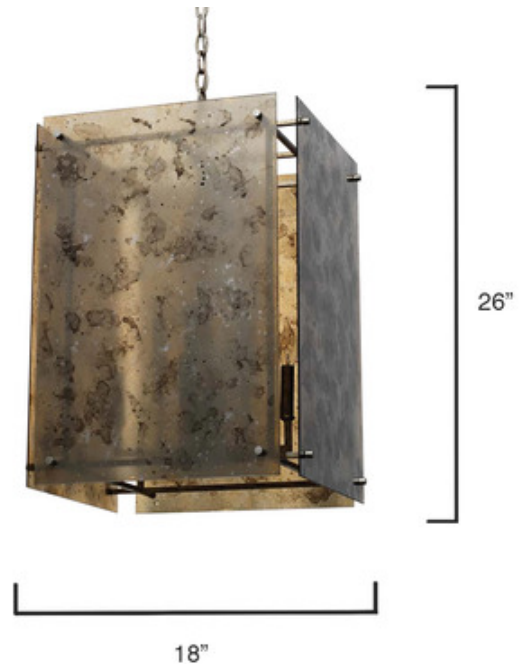

BRAND

Jamie Young Company

DESCRIPTION

The Gravity Chandelier reimagines the classic lantern shape into this hard-edge masterpiece. Finished with Antiqued glass and a substantial champagne leaf metal chain. The Gravity Lantern Chandelier creates a sensuous glow in any room. Canopy diameter 4.75 inches.

SHADE COLOR	N/A
BODY FINISH	Champagne Leaf
WATTAGE	320W
DIMMER	Standard 120V
DIMENSIONS	18"W x 26"H x 18"D
BULB NOT INCLUDED	
LAMP	8 x B10/Candelabra (E12)/40W/120V Incandescent 8 x B10/Candelabra (E12)/120V LED

Technical Information

PRODUCT DIMENSIONS	Chain Length: 96"
---------------------------	-------------------

SPEC #	JYC991641
---------------	-----------

COMPANY	PROJECT	FIXTURE TYPE	APPROVED BY	DATE