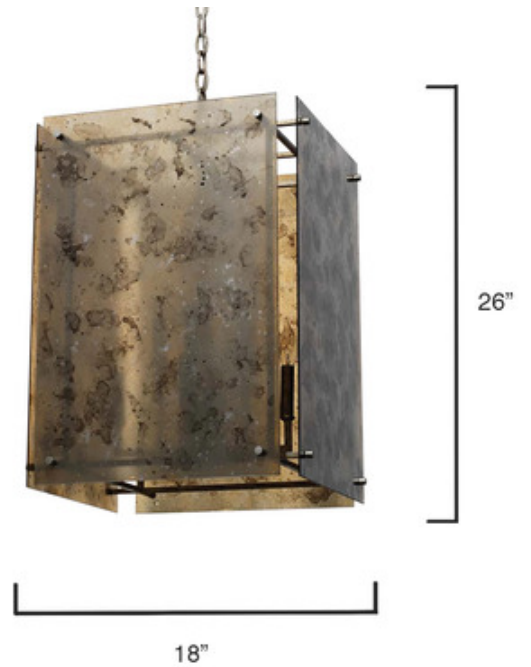

BRAND

Jamie Young Company

DESCRIPTION

The Gravity Chandelier reimagines the classic lantern shape into this hard-edge masterpiece. Finished with Antiqued glass and a substantial champagne leaf metal chain. The Gravity Lantern Chandelier creates a sensuous glow in any room. Canopy diameter 4.75 inches.

SHADE COLOR	N/A
BODY FINISH	Champagne Leaf
WATTAGE	320W
DIMMER	Standard 120V
DIMENSIONS	18"W x 26"H x 18"D
BULB NOT INCLUDED	
LAMP	8 x B10/Candelabra (E12)/40W/120V Incandescent 8 x B10/Candelabra (E12)/120V LED

Technical Information

PRODUCT DIMENSIONS	Chain Length: 96"
---------------------------	-------------------

SPEC #

JYC991641

COMPANY

PROJECT

FIXTURE TYPE

APPROVED BY