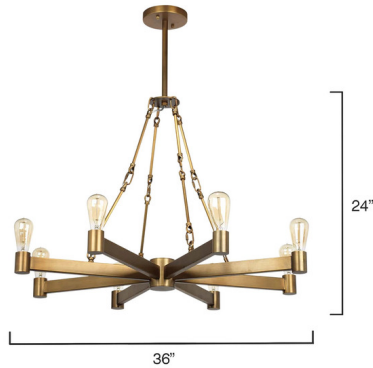

### Description

The Manchester Chandelier features a streamlined design that is unforgettably classic. Eight rounded sockets rest on angular metal rods spread out in a circular pattern to create an artful focal point for any entryway or dining room. Finished in Antique Brass or Oil Rubbed Bronze. Canopy diameter 6 inches.

### Specifications

COLOR	N/A
BODY FINISH	Antique Brass
WATTAGE	320W
DIMMER	Standard 120V
DIMENSIONS	36"W x 24"H
BULB NOT INCLUDED	8 x A19/Medium (E26)/40W/120V Incandescent
OTHER BULB OPTIONS	8 x A19/Medium (E26)/120V LED 8 x Edison/Medium (E26)/120V Incandescent 8 x Edison/Medium (E26)/120V LED 8 x G25/Medium (E26)/120V Incandescent 8 x G25/Medium (E26)/120V LED

### Technical Information

PRODUCT DIMENSIONS . . . . . Downrods: (3) 12" & (4) 6" Included

Shown in antique brass

CLICK TO VIEW PRODUCT

Notes: