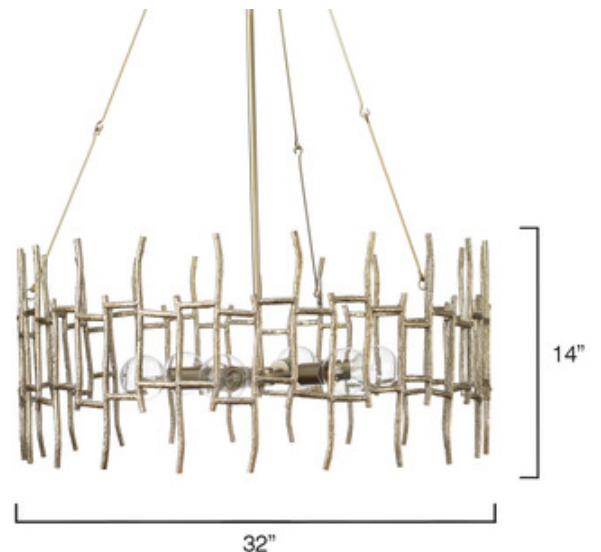

BRAND

Jamie Young Company

DESCRIPTION

The Ulysses Chandelier visually references the intricacies of sea coral. Lines on the Ulysses are finished in elegant champagne leaf that shines in the light as if it reflects the shimmering sea. Canopy diameter 5.5 inches. Includes 10 foot clear cord and two downrods (13.5 inch and 22.5 inch) - each rod with hook measures 12 inches - not able to extend beyond the rod provided.

| | |
|--------------------------|---|
| SHADE COLOR | N/A |
| BODY FINISH | Champagne Leaf |
| WATTAGE | 240W |
| DIMMER | Standard 120V |
| DIMENSIONS | 32"W x 14"H |
| BULB NOT INCLUDED | |
| LAMP | 6 x A19/Medium (E26)/40W/120V Incandescent 6 x A19/Medium (E26)/120V LED |

Technical Information

| | |
|---------------------------|-------------------------|
| PRODUCT DIMENSIONS | Downrods: 13.5" & 22.5" |
|---------------------------|-------------------------|

| | |
|---------------|-----------|
| SPEC # | JYC991651 |
|---------------|-----------|