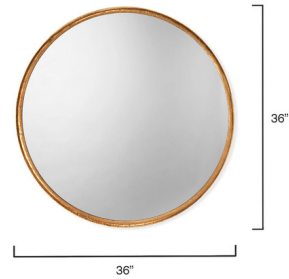

Description

The Refined Round Mirror has a clean profile that can work with most home decor schemes. Available with a Silver Leaf or Gold Leaf metal finish.

Shown in gold leaf

Specifications

COLOR	N/A
BODY FINISH	Gold Leaf
WATTAGE	N/A
DIMMER	N/A
DIMENSIONS	36"W x 36"H x 1.25"D
BULB	N/A