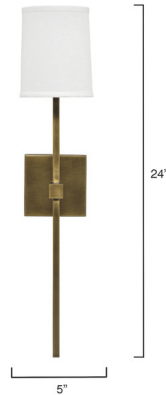

CLICK TO VIEW PRODUCT

Notes: