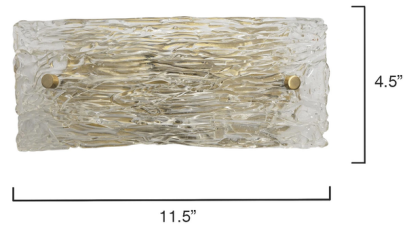

### Description

The Swan Wall Sconce has delicate layers of highly textured glass that is subtly curved around an antique brass backplate. As light streams through layered glass, the rivers of texture are highlighted, giving any space a serene ambiance.

Shown in antique brass / clear