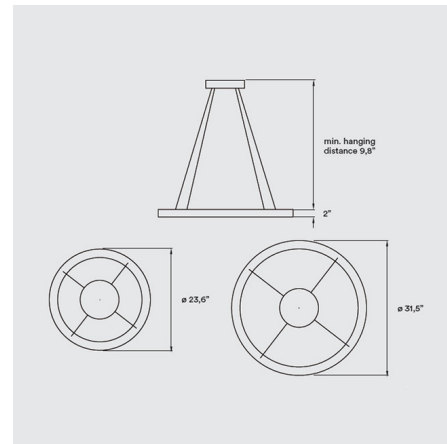

Lightology

lightology.com
866-954-4489
04-04-26

Project: _____
Company: _____
Location: _____ Fixture Type: _____
SPEC #: **LZF991852**
Approved On: _____ Approved By: _____

Oh! Line Pendant By LZF

Description

Modernity and fine details come together exquisitely in the Oh! Line Suspension Light by LZF. Slim in form and crafted from wood veneer, its dimmable, LED, light-filtering diffuser creates an intriguing halo of light beneath it. Hang in ones, twos or threes over a dinner table or kitchen counter for a look that will capture both imagination and attention. Includes two 96 inch black electrical cables and two 96 inch steel cables. Available with 0-10V or triac dimming options. Canopy: 9.1 inch diameter. Note: Sea Blue Wood is only available with a Matte Black finish and 0-10V dimming in both sizes. Blue Wood is not available with a Matte Black finish in 0-10V or Triac dimming in both sizes.

Specifications

COLOR	Ivory White
BODY FINISH	Matte Black
WATTAGE	42W
DIMMER	0-10V
DIMENSIONS	23.6"W x 2"H
INTEGRATED LED MODULE	1 x LED/42W/120-277V LED
COUNTRY OF ORIGIN	Spain

Technical Information

PRODUCT DIMENSIONS	Adjustable Cable Lengths: 96"
LAMP LIFE	40000 hours
COLOR RENDERING	90 CRI
LAMP COLOR	2700K
LUMENS/WATT	48.98
LUMINOUS FLUX	2057 lumens

CLICK TO VIEW PRODUCT

Notes: