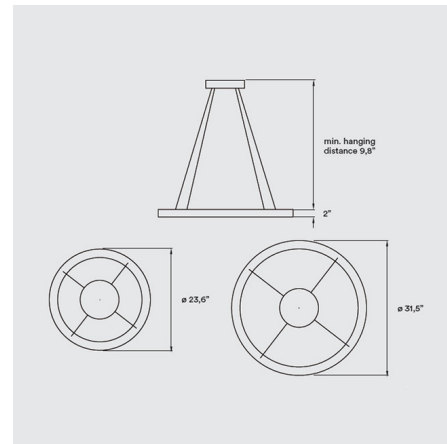

### Description

Modernity and fine details come together exquisitely in the Oh! Line Suspension Light by LZF. Slim in form and crafted from wood veneer, its dimmable, LED, light-filtering diffuser creates an intriguing halo of light beneath it. Hang in ones, twos or threes over a dinner table or kitchen counter for a look that will capture both imagination and attention. Includes two 96 inch black electrical cables and two 96 inch steel cables. Available with 0-10V or triac dimming options. Canopy: 9.1 inch diameter. Note: Sea Blue Wood is only available with a Matte Black finish and 0-10V dimming in both sizes. Blue Wood is not available with a Matte Black finish in 0-10V or Triac dimming in both sizes.

### Specifications

COLOR	Ivory White
BODY FINISH	Matte Black
WATTAGE	42W
DIMMER	0-10V
DIMENSIONS	23.6"W x 2"H
INTEGRATED LED MODULE	1 x LED/42W/120-277V LED
COUNTRY OF ORIGIN	Spain

### Technical Information

PRODUCT DIMENSIONS	Adjustable Cable Lengths: 96"
LAMP LIFE	40000 hours
COLOR RENDERING	90 CRI
LAMP COLOR	2700K
LUMENS/WATT	48.98
LUMINOUS FLUX	2057 lumens

Shown in matte black / ivory white