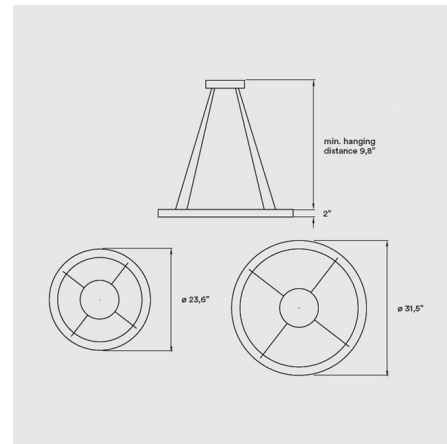

Shown in matte black / ivory white