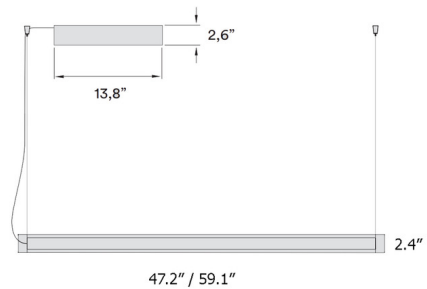

Lightology

lightology.com
866-954-4489
04-21-26

Project: _____
Company: _____
Location: _____ Fixture Type: _____
SPEC #: **LZF991853**
Approved On: _____ Approved By: _____

Estela Linear Pendant By LZF

Description

The Estela Linear Pendant radiates a warm glow of light with a celestial quality. The wood veneer cylinder is slit open on one side and surrounded by hand-blown glass made by the accomplished artisan Eduardo Garuti. The natural imperfections and variations in the handblown glass add to Estela's warm expression. Note: Includes 4.5 inch diameter cover plate for standard US junction box.

Specifications

COLOR . . . . . Pale Rose
BODY FINISH . . . . . Matte Black
WATTAGE 40W
DIMMER 0-10V
DIMENSIONS . . . . . 59.1"L x 2.4"W x 2.4"H
INTEGRATED LED MODULE . . . . . 1 x LED/40W/120-277V LED
COUNTRY OF ORIGIN . . . . . Spain

Technical Information

COLOR RENDERING . . . . . 90 CRI
LAMP COLOR 2700K
LUMENS/WATT 38.53
LUMINOUS FLUX . . . . . 1541 lumens

Shown in matte black / pale rose

CLICK TO VIEW PRODUCT

Notes: