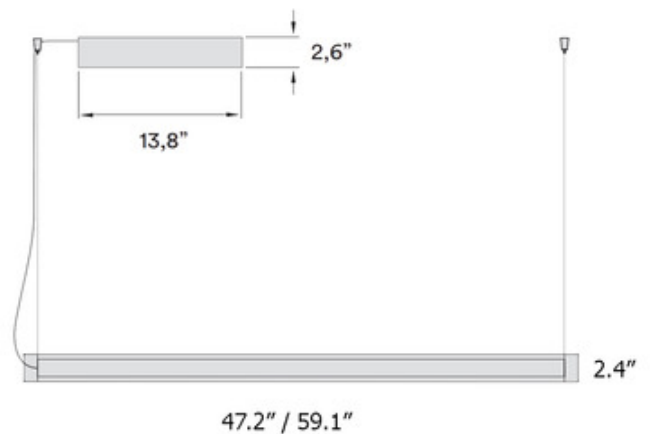

**BRAND**

LZF

**DESCRIPTION**

The Estela Linear Pendant radiates a warm glow of light with a celestial quality. The Wood Veneer cylinder is slit open on one side and surrounded by hand-blown glass by Eduardo Garuti. Each lamp is signed by the artisan. Canopy: 13.8 inch x 1.6 inch x 2.6 inch with 4.6 inch diameter disc  
Note: No Pale Blue color in the largest size.

*Shown in: Matte Black / Pale Rose*

<b>SHADE COLOR</b>	Pale Rose
<b>BODY FINISH</b>	Matte Black
<b>WATTAGE</b>	40W
<b>DIMMER</b>	0-10V
<b>DIMENSIONS</b>	59.1"L x 2.4"W x 2.4"H
<b>INTEGRATED LED MODULE</b>	
<b>LAMP</b>	1 x LED/40W/120-277V LED

*Technical Information*

<b>LUMINOUS FLUX</b>	1492 lumens
<b>LUMENS/WATT</b>	37.30
<b>LAMP COLOR</b>	2700K
<b>COLOR RENDERING</b>	90 CRI

**SPEC #** LZF991853

COMPANY	PROJECT	FIXTURE TYPE	APPROVED BY	DATE