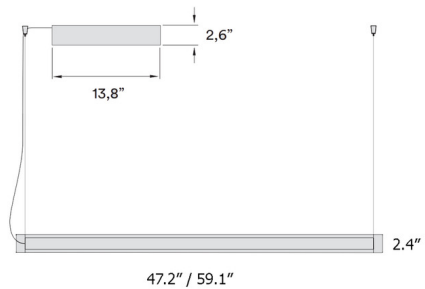

Lightology

lightology.com
866-954-4489
05-25-26

Project: _____

Company: _____

Location: _____ Fixture Type: _____

SPEC #: **LZF991860**

Approved On: _____ Approved By: _____

Estela Linear Pendant

By LZF

Description

The Estela Linear Pendant radiates a warm glow of light with a celestial quality. The wood veneer cylinder is slit open on one side and surrounded by hand-blown glass made by the accomplished artisan Eduardo Garuti. The natural imperfections and variations in the handblown glass add to Estela's warm expression. Note: Includes 4.5 inch diameter cover plate for standard US junction box.

Specifications

COLOR . . . . . Natural Cherry
BODY FINISH . . . . . Matte Black
WATTAGE 40W
DIMMER 0-10V
DIMENSIONS . . . . . 59.1"L x 2.4"W x 2.4"H
INTEGRATED LED MODULE . . . . . 1 x LED/40W/120-277V LED
COUNTRY OF ORIGIN . . . . . Spain

Technical Information

COLOR RENDERING . . . . . 90 CRI
LAMP COLOR 2700K
LUMENS/WATT 38.53
LUMINOUS FLUX . . . . . 1541 lumens

Shown in matte black / natural cherry

CLICK TO VIEW PRODUCT

Notes: