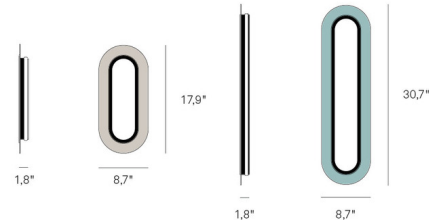

By LZF

Description

The Lens Oval Wall Sconce is both decorative and functional, with flowing lines with no hard edges, perfect for your interior space. The wood veneer shade surrounds an oval circumference of light, and is connected to a slim base. May be mounted in a vertical or horizontal position. Available with TRIAC or 0-10V dimmable driver (dimmer sold separately).

Specifications

COLOR Sea Blue
BODY FINISH Matte Ivory
WATTAGE 24W
DIMMER 0-10V
DIMENSIONS 8.7"W x 30.7"H x 1.8"D
INTEGRATED LED MODULE 1 x LED/24W/120-277V LED
COUNTRY OF ORIGIN Spain

Technical Information

LAMP LIFE 40000 hours
COLOR RENDERING 90 CRI
LAMP COLOR 2700K
LUMENS/WATT 23.88
LUMINOUS FLUX 573 lumens

Shown in matte ivory / sea blue

CLICK TO VIEW PRODUCT

Notes: