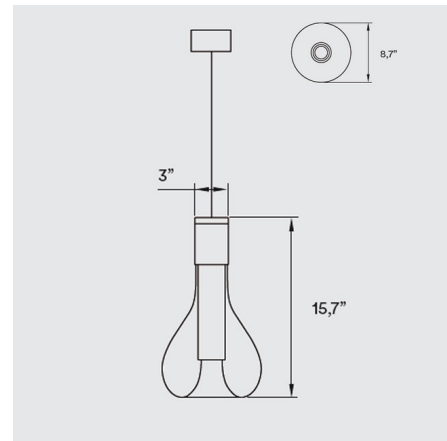

### Description

The Eris Pendant is named for the planet, bringing an abstract and ethereal beauty to your interior space. A single orb of hand blown borosilicate glass by Eduardo Garuti envelopes a wood veneer tube that project light downward and is capped on the opposite end by a metal base in Matte Black or Aluminum. UL and cUL listed. Includes 4.5 inch diameter cover plate for standard US junction box.

### Specifications

COLOR	Pale Rose
BODY FINISH	Aluminum
WATTAGE	6W
DIMMER	Standard 120V
DIMENSIONS	8.7"W x 15.7"H
BULB INCLUDED	1 x MR11/GU10/6W/120V Halogen
COUNTRY OF ORIGIN	Spain

CLICK TO VIEW PRODUCT