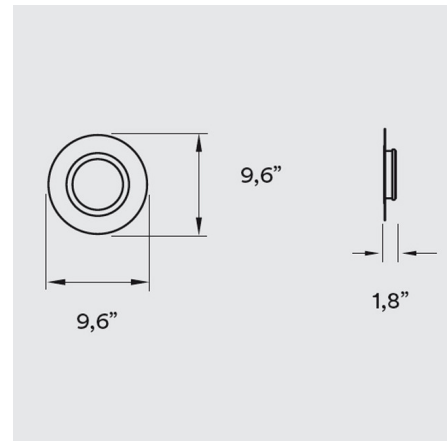

Lightology

lightology.com
866-954-4489
04-04-26

Project: _____

Company: _____

Location: _____ Fixture Type: _____

SPEC #: **LZF991864**

Approved On: _____ Approved By: _____

Lens Circular Wall Sconce

By LZF

Description

The Lens Circular Wall Sconce is both decorative and functional, with flowing lines with no hard edges, perfect for your interior space. The wood veneer shade surrounds a ring of light, and connected to a slim base. Available with 0-10V or TRIAC dimmable driver (dimmer sold separately).

Specifications

COLOR . . . . . Ivory White
BODY FINISH . . . . . Gold
WATTAGE 10W
DIMMER 0-10V
DIMENSIONS . . . . . 9.6"W x 9.6"H x 1.8"D
INTEGRATED LED MODULE . . . . . 1 x LED/10W/120-277V LED
COUNTRY OF ORIGIN . . . . . Spain

Technical Information

LAMP LIFE . . . . . 40000 hours
COLOR RENDERING . . . . . 90 CRI
LAMP COLOR 2700K
LUMENS/WATT 17.20
LUMINOUS FLUX . . . . . 172 lumens

CLICK TO VIEW PRODUCT

Notes: