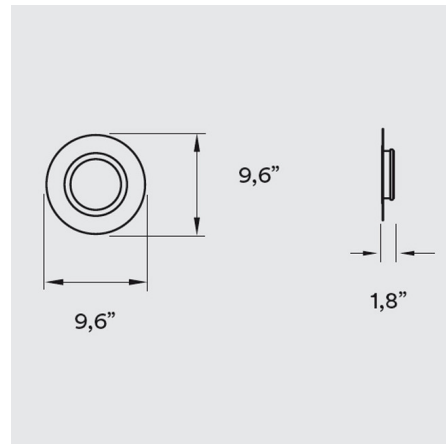

### Description

The Lens Circular Wall Sconce is both decorative and functional, with flowing lines with no hard edges, perfect for your interior space. The wood veneer shade surrounds a ring of light, and connected to a slim base. Available with 0-10V or TRIAC dimmable driver (dimmer sold separately).

### Specifications

COLOR	Ivory White
BODY FINISH	Gold
WATTAGE	10W
DIMMER	0-10V
DIMENSIONS	9.6"W x 9.6"H x 1.8"D
INTEGRATED LED MODULE	1 x LED/10W/120-277V LED
COUNTRY OF ORIGIN	Spain