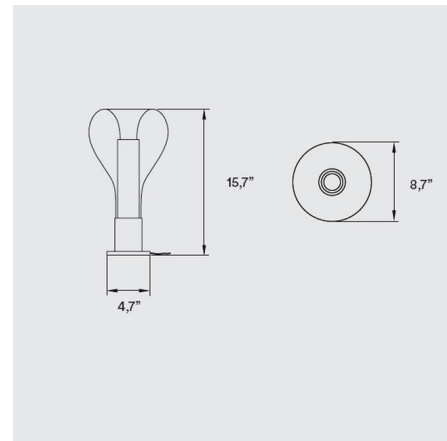

By LZF

Description

The Eris Table Lamp is named for the planet, bringing an abstract and ethereal beauty to your interior space. A single orb of hand blown borosilicate glass by Eduardo Garuti envelopes a wood veneer tube that projects light upward and is capped on the opposite end by a metal base in Matte Black or Aluminum. In-line dimming switch on cord. UL and cUL listed.

Shown in aluminum / natural beech

Specifications

COLOR	Natural Beech
BODY FINISH	Aluminum
WATTAGE	6W
DIMMER	Included
DIMENSIONS	8.7"W x 15.7"H
BULB INCLUDED	1 x MR16/GU10/6W/120V LED
COUNTRY OF ORIGIN	Spain