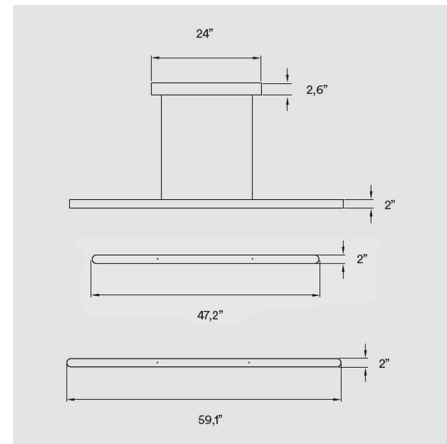

Shown in matte black / blue