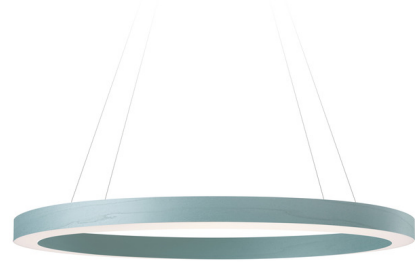

Description

Modernity and fine details come together exquisitely in the Oh! Line Suspension Light by LZF. Slim in form and crafted from wood veneer, its dimmable, LED, light-filtering diffuser creates an intriguing halo of light beneath it. Hang in ones, twos or threes over a dinner table or kitchen counter for a look that will capture both imagination and attention. Includes two 96 inch black electrical cables and two 96 inch steel cables. Available with 0-10V or triac dimming options. Canopy: 9.1 inch diameter. Note: Sea Blue Wood is only available with a Matte Black finish and 0-10V dimming in both sizes. Blue Wood is not available with a Matte Black finish in 0-10V or Triac dimming in both sizes.

Specifications

COLOR Sea Blue
BODY FINISH Matte Black
WATTAGE 55W
DIMMER 0-10V
DIMENSIONS 31.5"W x 2"H
INTEGRATED LED MODULE 1 x LED/55W/120-277V LED
COUNTRY OF ORIGIN Spain

Technical Information

LAMP LIFE 40000 hours
COLOR RENDERING 90 CRI
LAMP COLOR 2700K
LUMENS/WATT 49.87
LUMINOUS FLUX 2743 lumens

Shown in matte black / sea blue

CLICK TO VIEW PRODUCT

Notes: