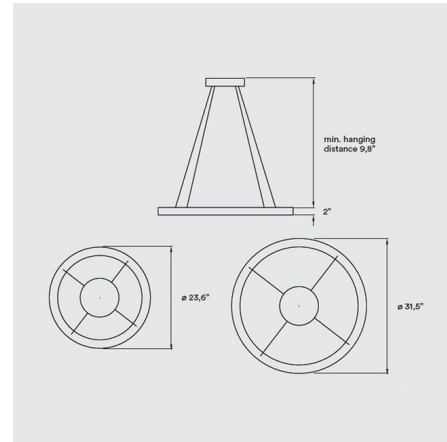

Shown in matte black / sea blue