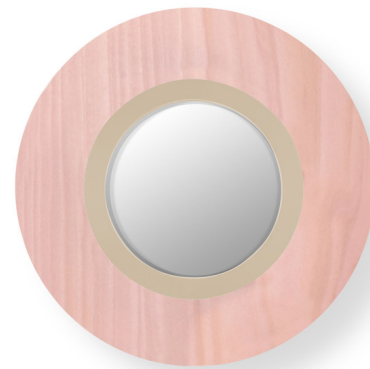

Lightology

lightology.com
866-954-4489
05-25-26

Project: _____

Company: _____

Location: _____ Fixture Type: _____

SPEC #: **LZF991885**

Approved On: _____ Approved By: _____

Lens Circular Wall Sconce

By LZF

Description

The Lens Circular Wall Sconce is both decorative and functional, with flowing lines with no hard edges, perfect for your interior space. The wood veneer shade surrounds a ring of light, and connected to a slim base. Available with 0-10V or TRIAC dimmable driver (dimmer sold separately).

Specifications

COLOR . . . . . Pale Rose
BODY FINISH . . . . . Matte Ivory
WATTAGE 10W
DIMMER 0-10V
DIMENSIONS . . . . . 9.6"W x 9.6"H x 1.8"D
INTEGRATED LED MODULE . . . . . 1 x LED/10W/120-277V LED
COUNTRY OF ORIGIN . . . . . Spain

Technical Information

LAMP LIFE . . . . . 40000 hours
COLOR RENDERING . . . . . 90 CRI
LAMP COLOR 2700K
LUMENS/WATT 17.20
LUMINOUS FLUX . . . . . 172 lumens

Shown in matte ivory / pale rose