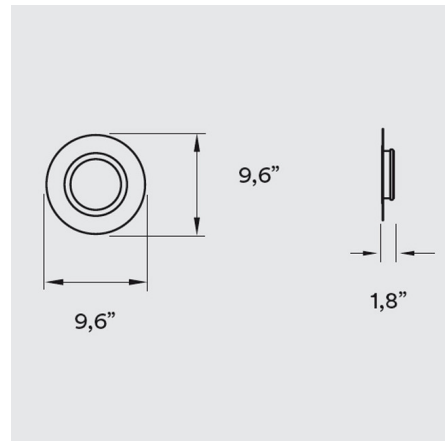

Lightology

lightology.com
866-954-4489
05-25-26

Project: _____

Company: _____

Location: _____ Fixture Type: _____

SPEC #: **LZF991885**

Approved On: _____ Approved By: _____

Lens Circular Wall Sconce

By LZF

Description

The Lens Circular Wall Sconce is both decorative and functional, with flowing lines with no hard edges, perfect for your interior space. The wood veneer shade surrounds a ring of light, and connected to a slim base. Available with 0-10V or TRIAC dimmable driver (dimmer sold separately).

Specifications

COLOR . . . . . Pale Rose
BODY FINISH . . . . . Matte Ivory
WATTAGE 10W
DIMMER 0-10V
DIMENSIONS . . . . . 9.6"W x 9.6"H x 1.8"D
INTEGRATED LED MODULE . . . . . 1 x LED/10W/120-277V LED
COUNTRY OF ORIGIN . . . . . Spain

Technical Information

LAMP LIFE . . . . . 40000 hours
COLOR RENDERING . . . . . 90 CRI
LAMP COLOR 2700K
LUMENS/WATT 17.20
LUMINOUS FLUX . . . . . 172 lumens

CLICK TO VIEW PRODUCT

Notes: