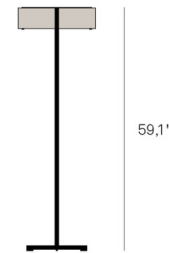

### Specifications

COLOR	Ivory White
BODY FINISH	Matte Ivory
WATTAGE	25W
DIMMER	Included
DIMENSIONS	17.7"W x 59.1"H
INTEGRATED LED MODULE	1 x LED/25W/120V LED
COUNTRY OF ORIGIN	Spain

### Technical Information

PRODUCT DIMENSIONS	Cord Length: 72.8"
COLOR RENDERING	90 CRI
LAMP COLOR	2700K
LUMENS/WATT	41.60
LUMINOUS FLUX	1040 lumens

Shown in matte ivory / ivory white

CLICK TO VIEW PRODUCT