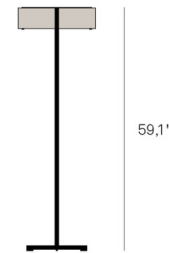

CLICK TO VIEW PRODUCT

Notes: