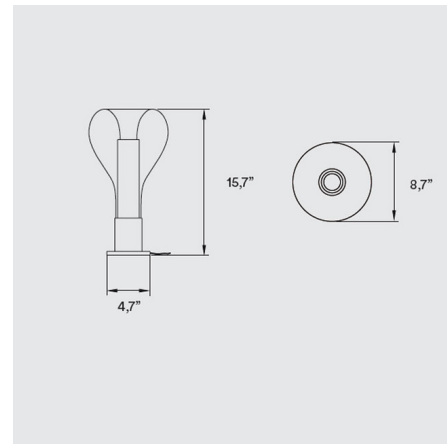

Description

The Eris Table Lamp is named for the planet, bringing an abstract and ethereal beauty to your interior space. A single orb of hand blown borosilicate glass by Eduardo Garuti envelopes a wood veneer tube that projects light upward and is capped on the opposite end by a metal base in Matte Black or Aluminum. In-line dimming switch on cord. UL and cUL listed.

Shown in aluminum / ivory white

Specifications

COLOR	Ivory White
BODY FINISH	Aluminum
WATTAGE	6W
DIMMER	Included
DIMENSIONS	8.7"W x 15.7"H
BULB INCLUDED	1 x MR16/GU10/6W/120V LED
COUNTRY OF ORIGIN	Spain

Technical Information

PRODUCT DIMENSIONS	Cord: 57"
--------------------	-----------

CLICK TO VIEW PRODUCT

Notes: