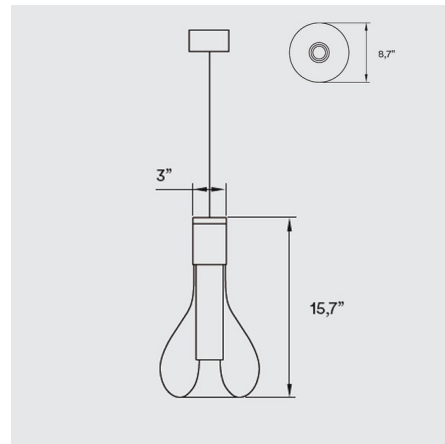

Description

The Eris Pendant is named for the planet, bringing an abstract and ethereal beauty to your interior space. A single orb of hand blown borosilicate glass by Eduardo Garuti envelopes a wood veneer tube that project light downward and is capped on the opposite end by a metal base in Matte Black or Aluminum. UL and cUL listed. Includes 4.5 inch diameter cover plate for standard US junction box.

Shown in matte black / pale rose

Specifications

COLOR	Pale Rose
BODY FINISH	Matte Black
WATTAGE	6W
DIMMER	Standard 120V
DIMENSIONS	8.7"W x 15.7"H
BULB INCLUDED	1 x MR11/GU10/6W/120V Halogen
COUNTRY OF ORIGIN	Spain

Technical Information

PRODUCT DIMENSIONS	Adjustable Cable Length: 96"
--------------------	------------------------------

CLICK TO VIEW PRODUCT

Notes: