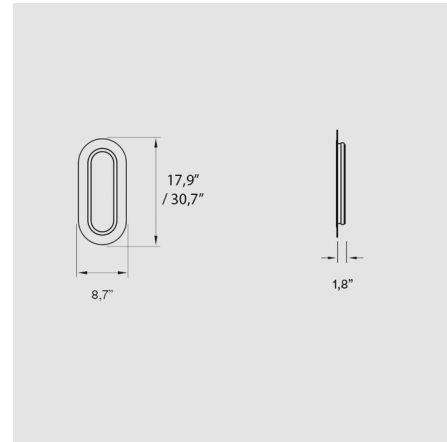

CLICK TO VIEW PRODUCT

Notes: