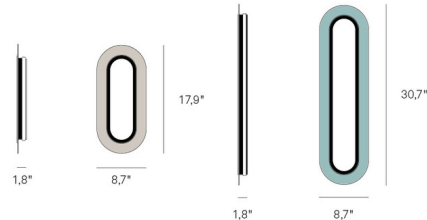

### Description

The Lens Oval Wall Sconce is both decorative and functional, with flowing lines with no hard edges, perfect for your interior space. The wood veneer shade surrounds an oval circumference of light, and is connected to a slim base. May be mounted in a vertical or horizontal position. Available with TRIAC or 0-10V dimmable driver (dimmer sold separately).

### Specifications

COLOR . . . . . Ivory White  
BODY FINISH . . . . . Gold  
WATTAGE . . . . . 15W  
DIMMER . . . . . 0-10V  
DIMENSIONS . . . . . 8.7"W x 17.9"H x 1.8"D  
INTEGRATED LED MODULE . . . . . 1 x LED/15W/120-277V LED  
COUNTRY OF ORIGIN . . . . . Spain

### Technical Information

LAMP LIFE . . . . . 40000 hours  
COLOR RENDERING . . . . . 90 CRI  
LAMP COLOR . . . . . 2700K  
LUMENS/WATT . . . . . 21.67  
LUMINOUS FLUX . . . . . 325 lumens

Shown in gold / ivory white