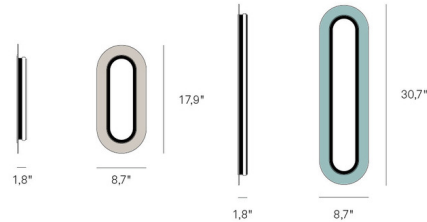

CLICK TO VIEW PRODUCT

Notes: