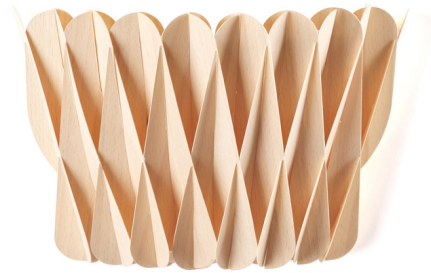

Lightology

lightology.com
866-954-4489
05-24-26

Project: _____

Company: _____

Location: _____ Fixture Type: _____

SPEC #: **LZF991989**

Approved On: _____ Approved By: _____

Lola Wall Sconce By LZF

Description

The Lola Wall Sconce is a stimulating and fascinating piece, a marvel of lighting design. The conical shade with an intricate geometric pattern brings an imaginative three dimensional form to your space. Available with Ivory White Wood or Natural Beech Wood and a Black metal backplate. May be mounted up or down. ADA compliant. UL, cUL, and CE listed.

Shown in black / natural beech

6,7"

3,5"

10,2"

Specifications

COLOR Natural Beech
BODY FINISH Black
WATTAGE 7W
DIMMER Standard 120V
DIMENSIONS 10.2"W x 6.7"H x 3.5"D
BULB INCLUDED 2 x LED/GX53/3.5W/120V LED
COUNTRY OF ORIGIN Spain