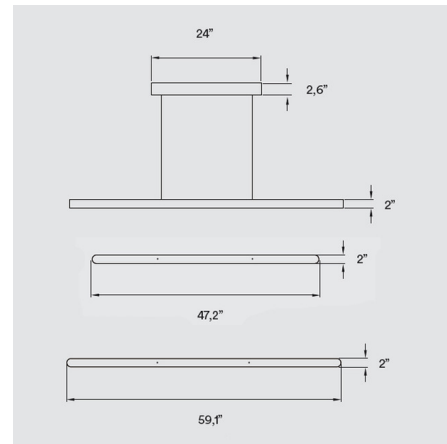

Specifications

COLOR Ivory White
BODY FINISH Matte Black
WATTAGE 30W
DIMMER 0-10V
DIMENSIONS 47.2"L x 2"W x 2"H
INTEGRATED LED MODULE 1 x LED/30W/120-277V LED
COUNTRY OF ORIGIN Spain

Technical Information

PRODUCT DIMENSIONS 4" x 1.6" x 2.6" with a 4.5" diameter disc to cover junction box
LAMP LIFE 40000 hours
COLOR RENDERING 90 CRI
LAMP COLOR 2700K
LUMENS/WATT 47.80
LUMINOUS FLUX 1434 lumens

Shown in matte black / ivory white