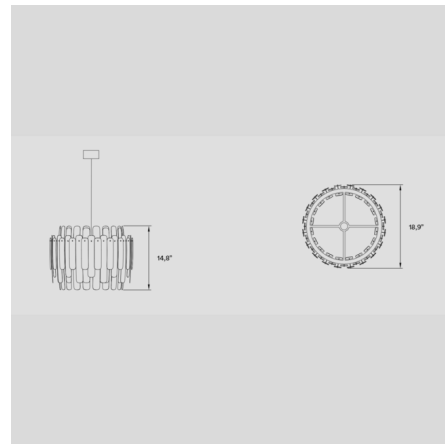

Description

The Maruja Pendant is both strong and feminine, unfussy and decorative. Its bold design will be perfect in a variety of styles. This do it yourself lamp comes with all components and is easy to assemble. Wood veneer strips in several sizes, a circular frame, and pins. Maruja is easily constructed, without the need for any tools or adhesives. Using a pin, each wooden strip is clipped onto the circular frame. Insert a light bulb, and you will have created your perfect piece. The wood veneer strips hang and move freely. Available with a Matte Black canopy and black cable, Matte White canopy and white cable, or Brushed Nickel canopy with transparent cable. Assembly required.

Specifications

COLOR Sea Blue
BODY FINISH Matte Black
WATTAGE 15W
DIMMER Standard 120V
DIMENSIONS 18.9"W x 14.2"H
BULB NOT INCLUDED 1 x G25/Medium (E26)/15W/120V LED
COUNTRY OF ORIGIN Spain

Technical Information

PRODUCT DIMENSIONS Canopy: 4.5" diameter

Shown in matte black / sea blue

CLICK TO VIEW PRODUCT

Notes: