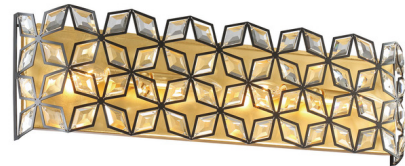

## Brookcrest Bathroom Vanity Light By Metropolitan Lighting

### Description

The Brookcrest Bathroom Vanity Light features a solid Gold Leaf shade enveloped by a frame with diamond shaped patterns and crystals. UL listed for Damp location.

Shown in sand coal / gold leaf

### Specifications

COLOR . . . . . Gold Leaf  
BODY FINISH . . . . . Sand Coal  
WATTAGE . . . . . 32W  
DIMMER . . . . . Standard 120V  
DIMENSIONS . . . . . 26.63"W x 7.63"H x 4.38"D  
BULB NOT INCLUDED . . . . . 4 x B10/Candelabra (E12)/8W/120V LED  
OTHER BULB OPTIONS . . . . . 4 x B10/Candelabra (E12)/60W/120V LED