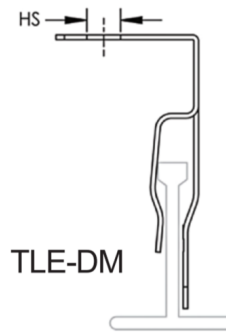

Lightology

lightology.com
866-954-4489
05-18-26

Project: _____

Company: _____

Location: _____ Fixture Type: _____

SPEC #: **NSL992190**

Approved On: _____ Approved By: _____

TLE Driver Mount Bracket

By National Specialty Lighting

Description

The TLE Drive Mount Bracket is to be used for mounting the bracket to the T-Bar. Accessory only compatible with TLE 2X4 and 2X2 Panel lights from National Specialty Lighting.

Shown in gray

Specifications

COLOR	N/A
BODY FINISH	Gray
WATTAGE	N/A
DIMMER	N/A
DIMENSIONS	N/A
BULB	N/A

CLICK TO VIEW PRODUCT

Notes: