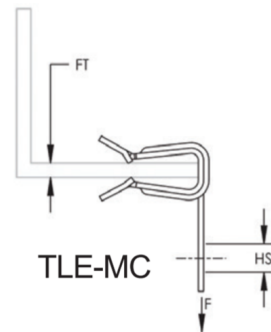

Lightology

lightology.com
866-954-4489
04-27-26

Project: _____

Company: _____

Location: _____ Fixture Type: _____

SPEC #: **NSL992191**

Approved On: _____ Approved By: _____

TLE Mounting Clips

By National Specialty Lighting

Description

The TLE Mounting Clips are to be used for fixture wire suspension. Accessory only compatible with TLE 2X4 and 2X2 Panel lights from National Specialty Lighting.

Shown in gray

Specifications

COLOR	N/A
BODY FINISH	Gray
WATTAGE	N/A
DIMMER	N/A
DIMENSIONS	N/A
BULB	N/A

CLICK TO VIEW PRODUCT

Notes: