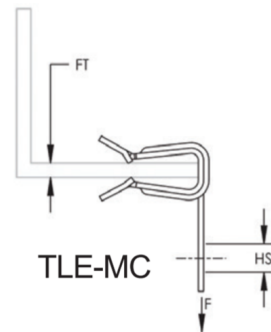

Lightology

lightology.com
866-954-4489
04-26-26

Project: _____

Company: _____

Location: _____ Fixture Type: _____

SPEC #: **NSL992191**

Approved On: _____ Approved By: _____

TLE Mounting Clips

By National Specialty Lighting

Description

The TLE Mounting Clips are to be used for fixture wire suspension. Accessory only compatible with TLE 2X4 and 2X2 Panel lights from National Specialty Lighting.

Shown in gray

Specifications

| | |
|-------------|------|
| COLOR | N/A |
| BODY FINISH | Gray |
| WATTAGE | N/A |
| DIMMER | N/A |
| DIMENSIONS | N/A |
| BULB | N/A |

CLICK TO VIEW PRODUCT

Notes: