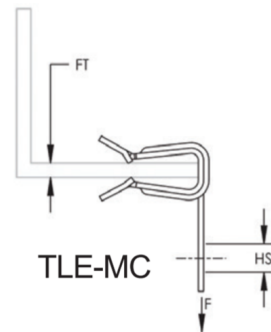

Lightology

lightology.com
866-954-4489
07-10-26

Project: _____

Company: _____

Location: _____ Fixture Type: _____

SPEC #: **NSL992191**

Approved On: _____ Approved By: _____

TLE Mounting Clips

By National Specialty Lighting

Description

The TLE Mounting Clips are to be used for fixture wire suspension. Accessory only compatible with TLE 2X4 and 2X2 Panel lights from National Specialty Lighting.

Shown in gray

Specifications

COLOR	N/A
BODY FINISH	Gray
WATTAGE	N/A
DIMMER	N/A
DIMENSIONS	N/A
BULB	N/A

CLICK TO VIEW PRODUCT

Notes: