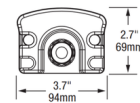

CLICK TO VIEW PRODUCT

Notes: