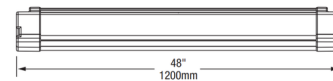

CLICK TO VIEW PRODUCT

Notes: