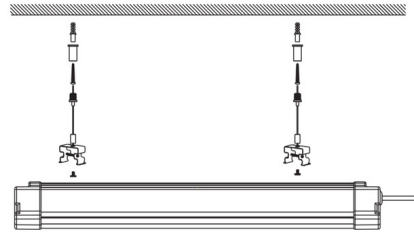

Lightology

lightology.com
866-954-4489
04-27-26

Project: _____

Company: _____

Location: _____ Fixture Type: _____

SPEC #: **NSL992196**

Approved On: _____ Approved By: _____

Triproof Suspension Kit By National Specialty Lighting

Description

The Tri-Proof Suspension Kit is designed to be used with the Tri-Proof light (SL66-4FT-40W-40) from National Specialty Lighting.

Shown in white

Specifications

COLOR	N/A
BODY FINISH	White
WATTAGE	N/A
DIMMER	N/A
DIMENSIONS	36"L
BULB	N/A

CLICK TO VIEW PRODUCT

Notes: