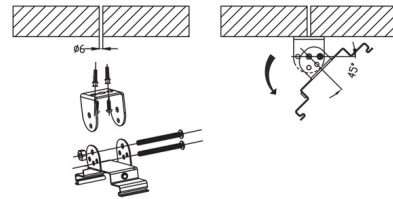

Lightology

lightology.com
866-954-4489
04-28-26

Project: _____

Company: _____

Location: _____ Fixture Type: _____

SPEC #: **NSL992197**

Approved On: _____ Approved By: _____

Triproof Swivel Mount Clips By National Specialty Lighting

Description

The Tri-Proof Swivel Mount Clips are designed to be used with the Tri-Proof light (SL66-4FT-40W-40) from National Specialty Lighting.

Specifications

COLOR	N/A
BODY FINISH	N/A
WATTAGE	N/A
DIMMER	N/A
DIMENSIONS	6"W
BULB	N/A